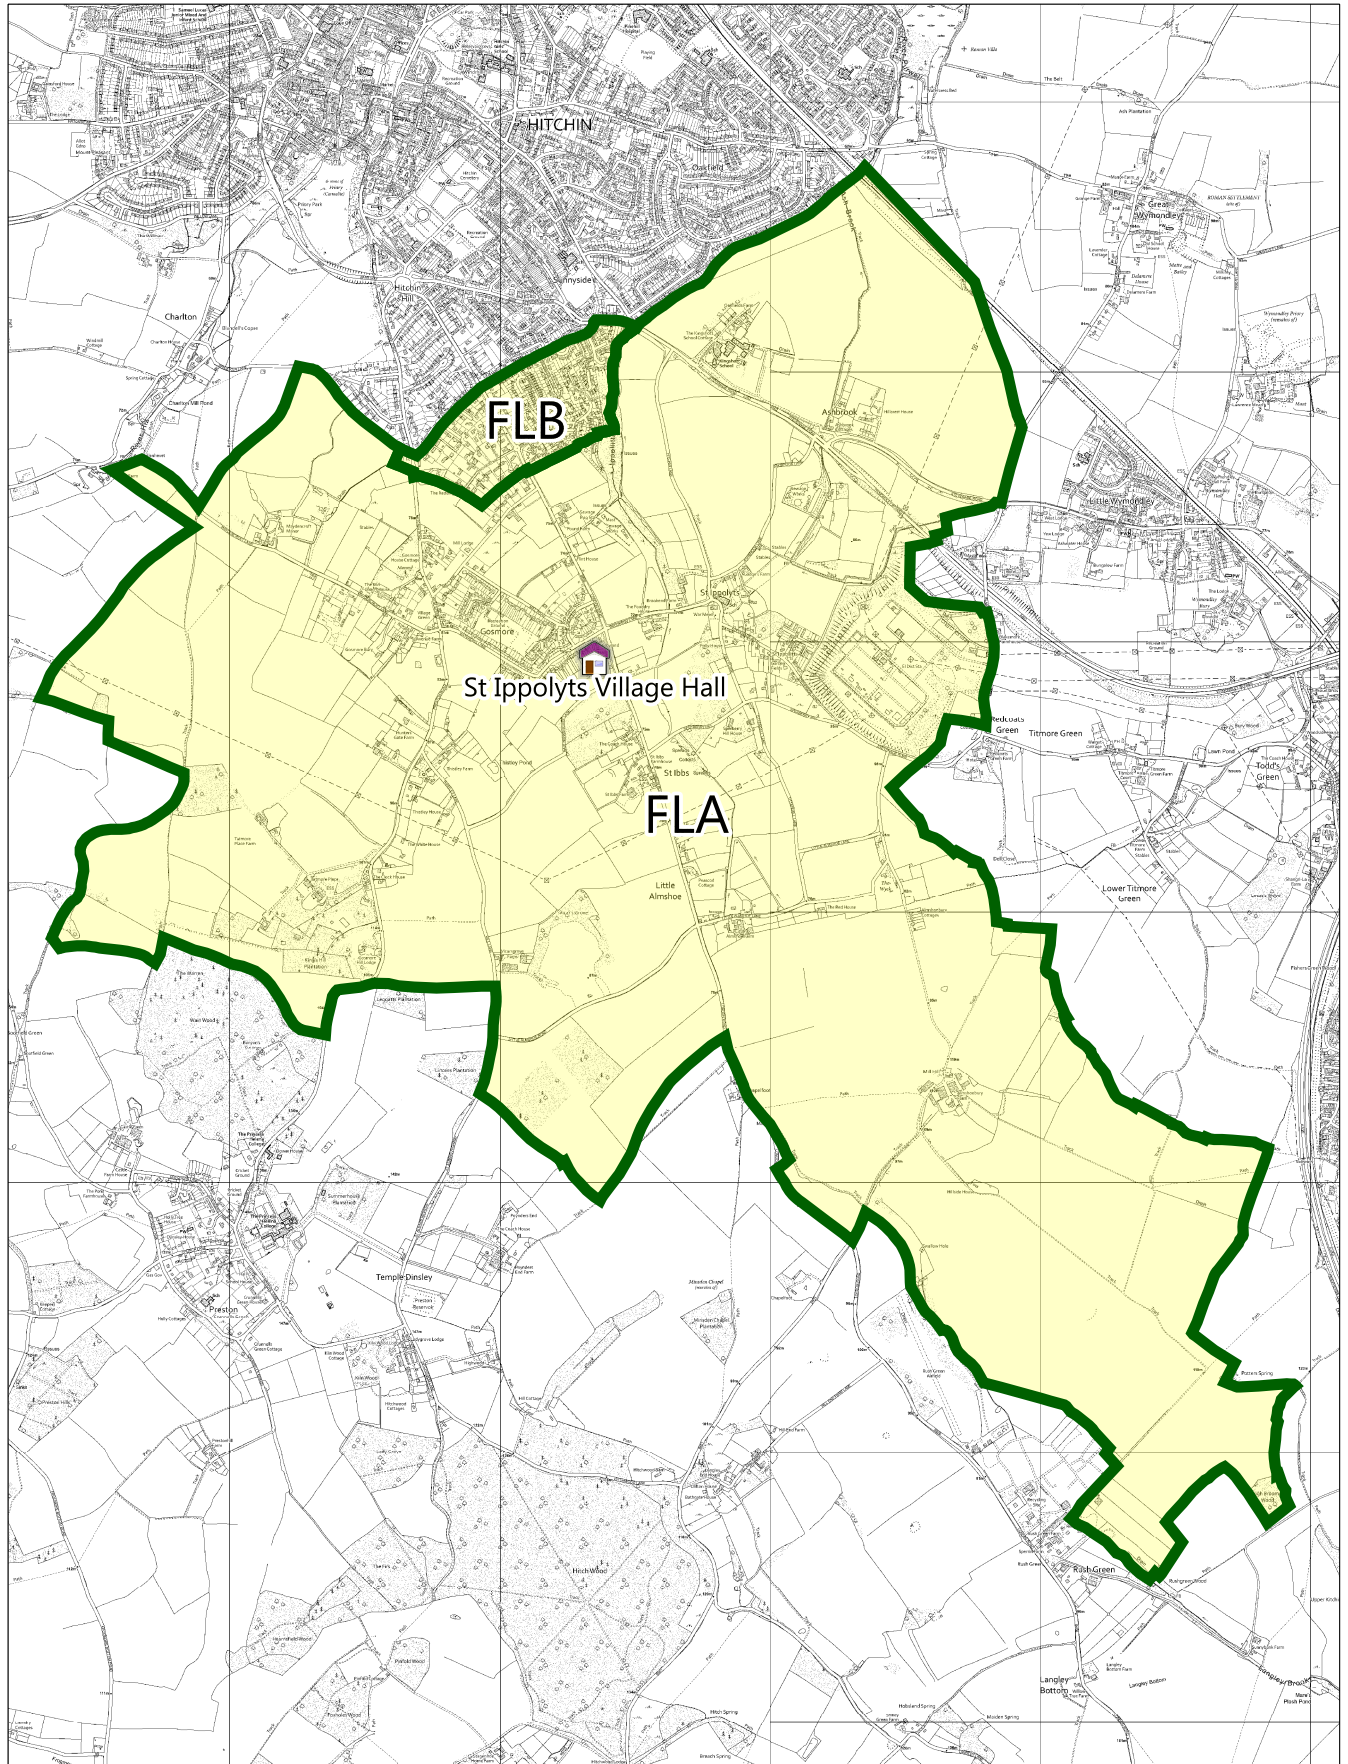

St Ippolyts Village Hall - Hitchwood, Offa and Hoo Ward

St Ippolyts Village Hall, Waterdell Lane,
St Ippolyts, Herts, SG4 7RB

NORTH HERTFORDSHIRE DISTRICT COUNCIL

Scale: 1:28000
Date: 20:08:19

© Crown copyright and database rights 2019 Ordnance Survey 100018622